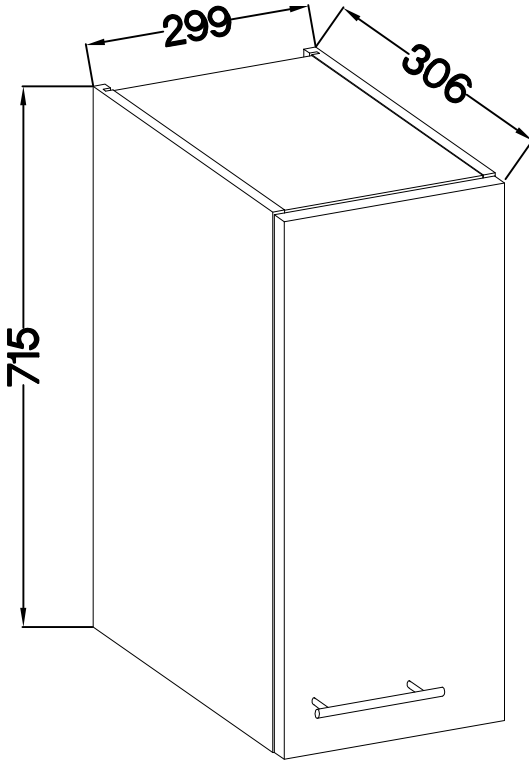

30 G-72 1F  
FRONT

Ersatzteil Nummer	Dimension
KUH.70127-HG KUH.70927-MAT	715x296x16

M4x22mm	L=128mm
 U	 S
2	1

ISM-KUH-01634

## LEFT

# 2

±35/0mm	±3.5x13mm
[CD] HG	P5
2	4

KUH.70127-HG  
KUH.70927-MAT

3

M4x22mm  U 2	L=128mm  S 1
---	---

VARIANT HIGH GLOSS