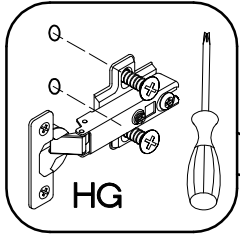

# 2

±35/0mm	±3.5x13mm
[CD] HG	P5
2	4

KUH.70127-HG  
KUH.70927-MAT

3

M4x22mm  U 2	L=128mm  S 1
---	---

VARIANT HIGH GLOSS