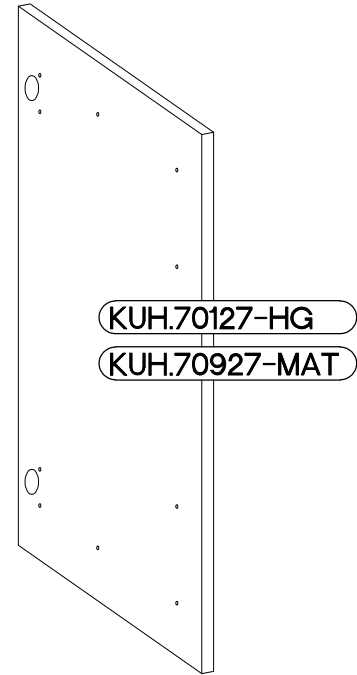

30 G-72 1F  
FRONT

Ersatzteil Nummer	Dimension
KUH.70127-HG KUH.70927-MAT	715x296x16

M4x22mm	L=128mm
 U	 S
2	1

ISM-KUH-01634

## LEFT

# 2

±35/0mm	±3.5x13mm
[CD] HG	P5
2	4

KUH.70127-HG  
KUH.70927-MAT

3

M4x22mm  U 2	L=128mm  S 1
---	---

VARIANT HIGH GLOSS