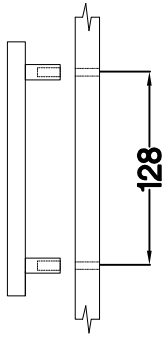

30 G-72 1F  
FRONT

Ersatzteil Nummer	Dimension
KUH.70127-HG KUH.70927-MAT	715x296x16

M4x22mm	L=128mm
 U	 S
2	1

ISM-KUH-01634

## LEFT

# 2

±35/0mm	±3.5x13mm
[CD] HG	P5
2	4

KUH.70127-HG  
KUH.70927-MAT

3

M4x22mm  U 2	L=128mm  S 1
---	---

VARIANT HIGH GLOSS