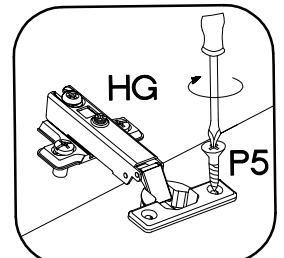

# 2

±35/0mm	±3.5x13mm
[CD] HG	P5
2	4

KUH.70127-HG  
KUH.70927-MAT

3

M4x22mm  U 2	L=128mm  S 1
---	---

VARIANT HIGH GLOSS