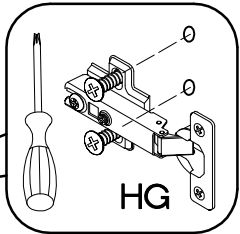

# 2

±35/0mm	±3.5x13mm
[CD] HG	P5
2	4

KUH.70127-HG  
KUH.70927-MAT

3

M4x22mm  U 2	L=128mm  S 1
---	---

VARIANT HIGH GLOSS